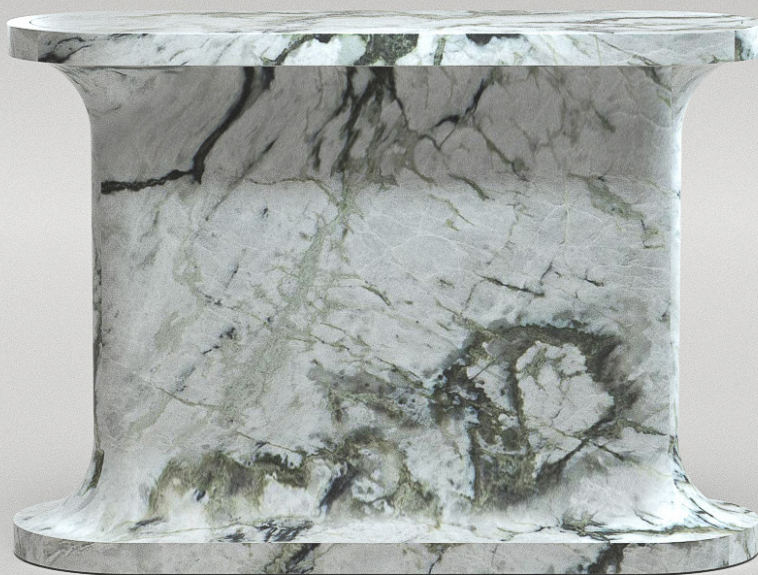

STUDIOTWENTYSEVEN

ROMIE I CONSOLE BY **ARTHUR VALLIN**
NUMBERED EDITION
SIGNED, SERIAL NUMBER AND CERTIFICATE OF AUTHENTICITY
ROMIE COLLECTION
YEAR 2023

HONED CALACATTA VERDE
PRODUCTION TIME 14-16 WEEKS
MADE IN PORTUGAL

IN H 33.5 W 42.2 D 15.7
CM H 85.1 W 107.3 D 40