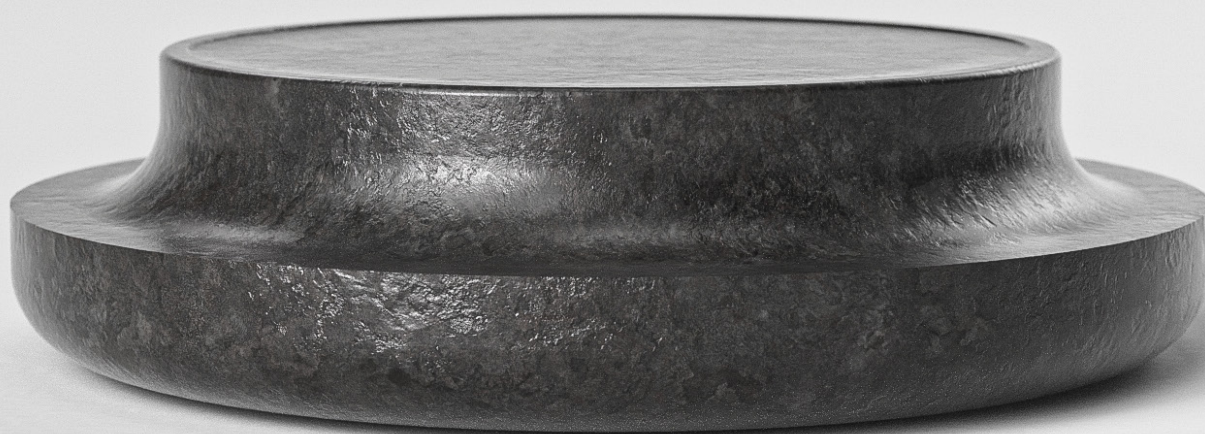

STUDIOTWENTYSEVEN

TOAD COFFEE TABLE BY **ARTHUR VALLIN**
NUMBERED EDITION
SIGNED, SERIAL NUMBER AND CERTIFICATE OF AUTHENTICITY
TOAD COLLECTION
YEAR 2023

HONED BLACK LAVA STONE
PRODUCTION TIME 14-16 WEEKS
MADE IN MEXICO