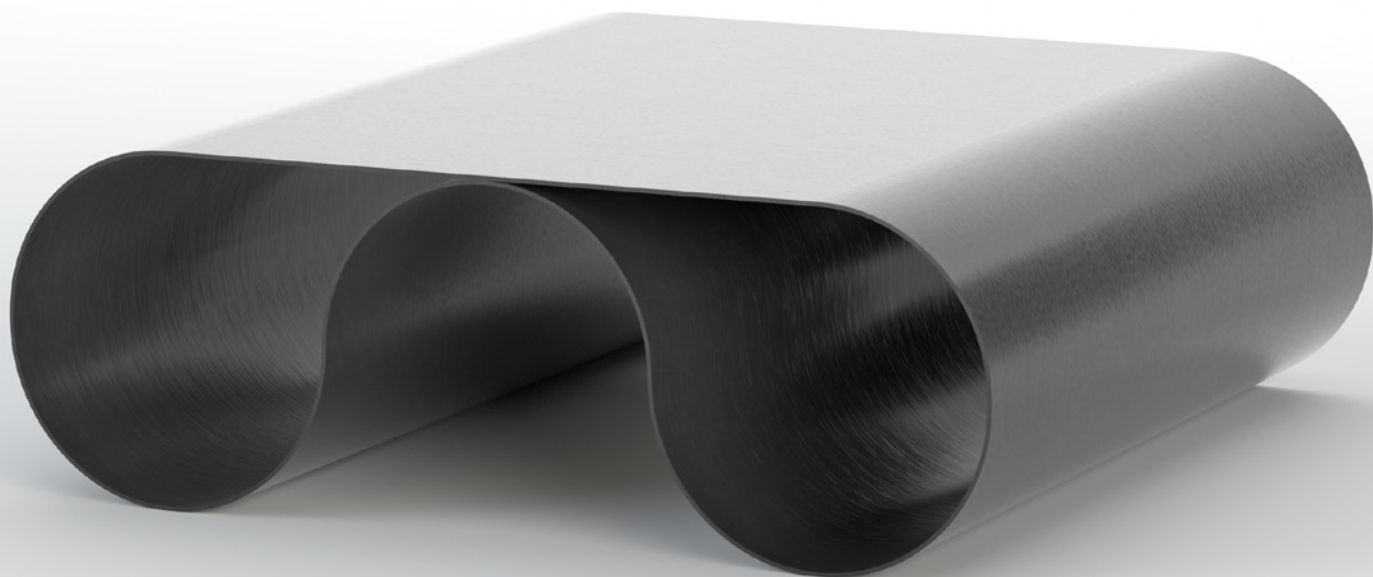

# STUDIOTWENTYSEVEN

ETERNITY COFFEE TABLE BY **ARDA YENIAY** EXCLUSIVELY FOR STUDIOTWENTYSEVEN  
LIMITED EDITION 12  
SIGNED, SERIAL NUMBER AND CERTIFICATE OF AUTHENTICITY  
ETERNITY COLLECTION  
YEAR 2023

STAINLESS STEEL  
PRODUCTION TIME 6-8 WEEKS  
MADE IN TURKEY

IN H 15.7 W 46.2 D 46.2  
CM H 40 W 117.5 D 117.5