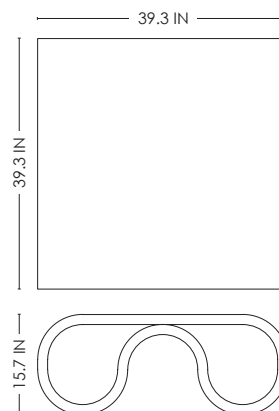

BLACK TOROS MARBLE OR TRAVERTINE  
PRODUCTION TIME 8-10 WEEKS  
MADE IN TURKEY

IN H 15.7 W 39.3 D 39.3  
CM H 40 W 100 D 100