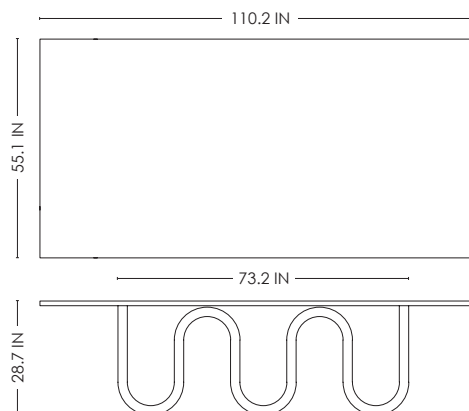

STUDIOTWENTYSEVEN

ETERNITY TABLE BY **ARDA YENIAY** EXCLUSIVELY FOR STUDIOTWENTYSEVEN
LIMITED EDITION 12
SIGNED, SERIAL NUMBER AND CERTIFICATE OF AUTHENTICITY
ETERNITY COLLECTION
YEAR 2023

BLACK TOROS MARBLE OR TRAVERTINE
PRODUCTION TIME 8-10 WEEKS
MADE IN TURKEY

IN H 28.7 W 110.2 D 55.1
CM H 73 W 280 D 140

STUDIOTWENTYSEVEN

BLACK TOROS
MARBLE

TRAVERTINE
LIMESTONE