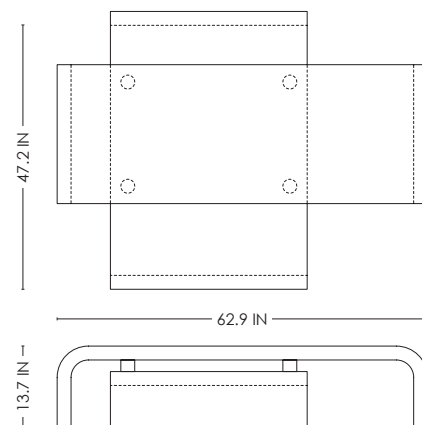

STUDIOTWENTYSEVEN

LS29 COFFEE TABLE BY **LUCA STEFANO** EXCLUSIVELY FOR STUDIOTWENTYSEVEN
YEAR 2023

ROSEWOOD
POLISHED OR BURNISHED BRASS DETAILS
PRODUCTION TIME 16-18 WEEKS
MADE IN ITALY

IN H 13.7 W 62.9 D 47.2
CM H 35 W 160 D 120