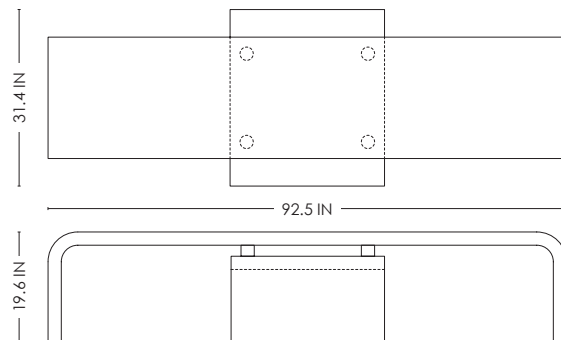

STUDIOTWENTYSEVEN

LS30 LOW CONSOLE BY **LUCA STEFANO** EXCLUSIVELY FOR STUDIOTWENTYSEVEN
YEAR 2023

ROSEWOOD
POLISHED OR BURNISHED BRASS DETAILS
PRODUCTION TIME 16-18 WEEKS
MADE IN ITALY

IN H 19.6 W 92.5 D 31.4
CM H 50 W 235 D 80