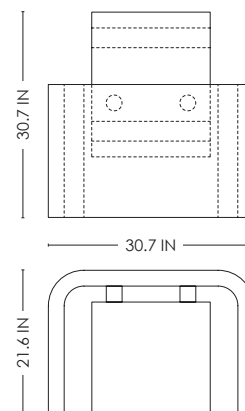

# STUDIOTWENTYSEVEN

LS31 SIDE TABLE BY **LUCA STEFANO** EXCLUSIVELY FOR STUDIOTWENTYSEVEN  
YEAR 2023

ROSEWOOD  
POLISHED OR BURNISHED BRASS DETAILS  
PRODUCTION TIME 16-18 WEEKS  
MADE IN ITALY

IN H 21.6 W 30.7 D 30.7  
CM H 55 W 78 D 78