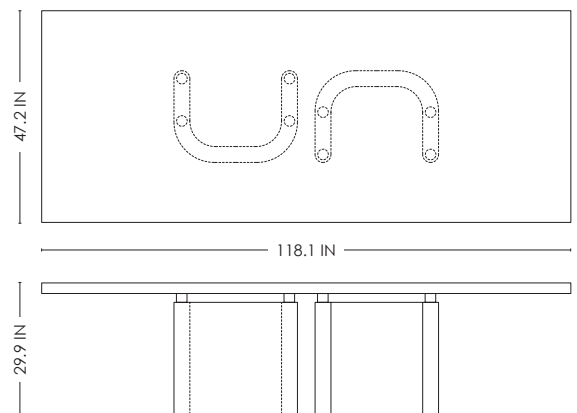

STUDIOTWENTYSEVEN

LS32 TABLE BY **LUCA STEFANO** EXCLUSIVELY FOR STUDIOTWENTYSEVEN
YEAR 2023

ROSEWOOD
POLISHED OR BURNISHED BRASS DETAILS
PRODUCTION TIME 16-18 WEEKS
MADE IN ITALY

IN H 29.9 W 118.1 D 47.2
CM H 76 W 300 D 120