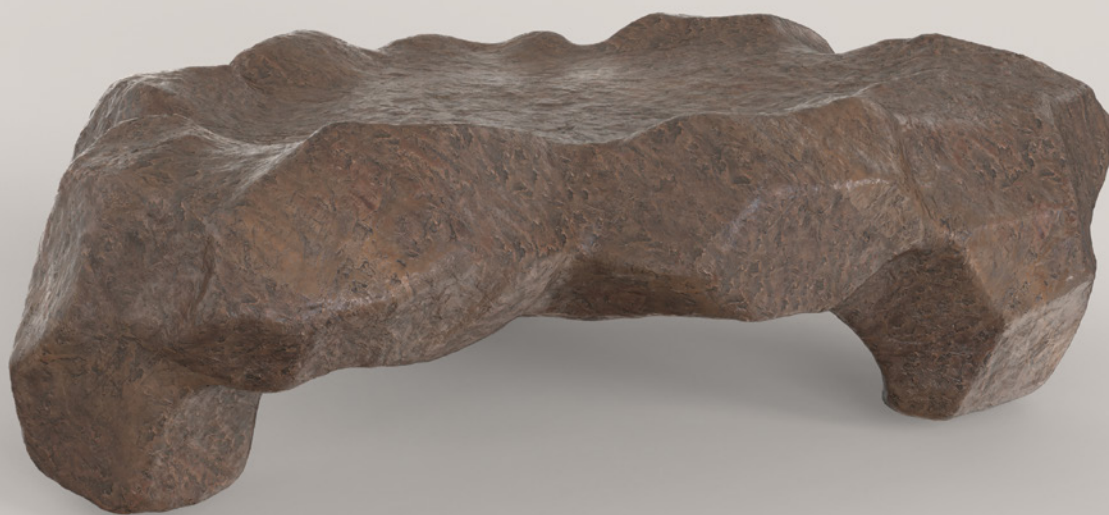

STUDIOTWENTYSEVEN

MICA V2 LOW TABLE BY **SIMONE FANCIULLACCI** EXCLUSIVELY FOR STUDIOTWENTYSEVEN
LIMITED EDITION 15+3 AP
SIGNED, SERIAL NUMBER AND CERTIFICATE OF AUTHENTICITY
MICA COLLECTION
YEAR 2023

PATINATED CAST BRONZE
PRODUCTION TIME 14-16 WEEKS
MADE IN ITALY

POLISHED
CAST BRONZE

BLACK
CAST BRONZE

GRAY
CAST BRONZE

WHITE
CAST BRONZE

GREEN
CAST BRONZE

BLUE
CAST BRONZE