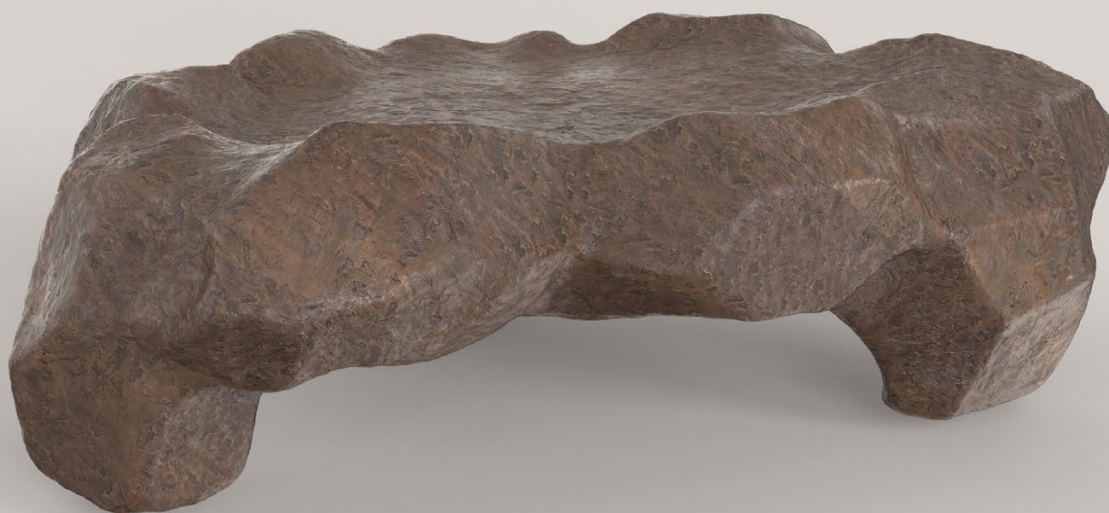

STUDIOTWENTYSEVEN

MICA V2 LOW TABLE BY **SIMONE FANCIULLACCI** EXCLUSIVELY FOR STUDIOTWENTYSEVEN  
LIMITED EDITION 15+3 AP  
SIGNED, SERIAL NUMBER AND CERTIFICATE OF AUTHENTICITY  
MICA COLLECTION  
YEAR 2023

PATINATED CAST BRONZE  
PRODUCTION TIME 14-16 WEEKS  
HANDCRAFTED IN ITALY

IN H 13.7 W 42.1 D 35.4  
CM H 35 W 107 D 90

NEW YORK MIAMI LONDON BY APPOINTMENT ONLY ENQUIRE@STUDIOTWENTYSEVEN.COM WWW.STUDIOTWENTYSEVEN.COM

# STUDIOTWENTYSEVEN

**GOLDEN**  
CAST BRONZE

**MEDIUM BROWN**  
CAST BRONZE

**BRUSHED BROWN**  
CAST BRONZE

**POLISHED**  
CAST BRONZE

**BLACK**  
CAST BRONZE

**GRAY**  
CAST BRONZE

**WHITE**  
CAST BRONZE

**GREEN**  
CAST BRONZE

**BLUE**  
CAST BRONZE