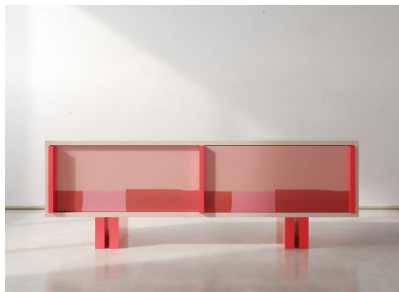

STUDIOTWENTYSEVEN

TT1.01F SIDEBOARD BY **SATTIO STUDIO**
LIMITED EDITION 100
SIGNED, SERIAL NUMBER AND CERTIFICATE OF AUTHENTICITY
TT1 COLLECTION

WHITE, GREEN, YELLOW OR PINK SATIN LACQUER
PRODUCTION TIME 12-14 WEEKS
MADE IN FRANCE

IN H 33.8 W 106.2 D 22.7
CM H 86 W 270 D 57.7

STUDIOTWENTYSEVEN

WHITE
LACQUER

GREEN
LACQUER

YELLOW
LACQUER

PINK
LACQUER