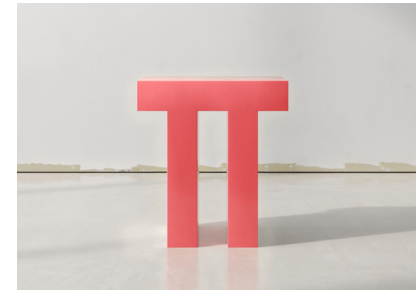

# STUDIOTWENTYSEVEN

TT1.04F SIDE TABLE BY **SATTIO STUDIO**  
LIMITED EDITION 100  
SIGNED, SERIAL NUMBER AND CERTIFICATE OF AUTHENTICITY  
TT1 COLLECTION

WHITE, GREEN, YELLOW OR PINK SATIN LACQUER OR ONYX  
PRODUCTION TIME 12-14 WEEKS  
MADE IN FRANCE

# STUDIOTWENTYSEVEN

**WHITE**  
LACQUER

**GREEN**  
LACQUER

**YELLOW**  
LACQUER

**PINK**  
LACQUER

**WHITE**  
ONYX

**GREEN**  
ONYX

**YELLOW**  
ONYX