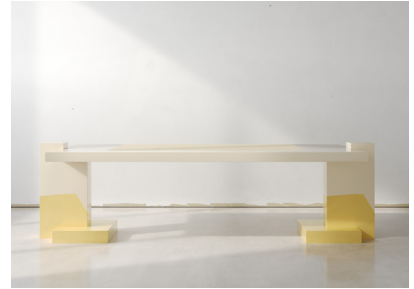

IN H 31.4 W 110.2 D 39.3
CM H 80 W 280 D 100

STUDIOTWENTYSEVEN

WHITE
LACQUER

GREEN
LACQUER

YELLOW
LACQUER

PINK
LACQUER