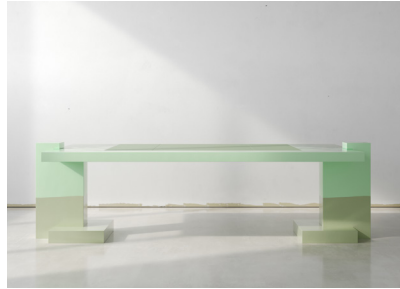

STUDIOTWENTYSEVEN

TT1.05F DESK BY **SATTIO STUDIO**
LIMITED EDITION 100
SIGNED, SERIAL NUMBER AND CERTIFICATE OF AUTHENTICITY
TT1 COLLECTION

WHITE, GREEN, YELLOW OR PINK SATIN LACQUER AND LEATHER
PRODUCTION TIME 12-14 WEEKS
MADE IN FRANCE

IN H 31.4 W 110.2 D 39.3
CM H 80 W 280 D 100

STUDIOTWENTYSEVEN

WHITE
LACQUER

GREEN
LACQUER

YELLOW
LACQUER

PINK
LACQUER