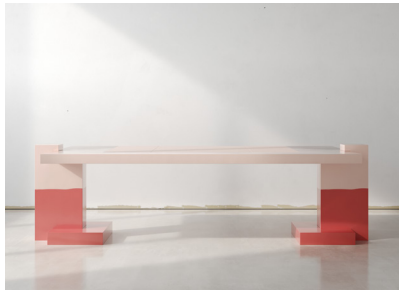

IN H 31.4 W 110.2 D 39.3
CM H 80 W 280 D 100

STUDIOTWENTYSEVEN

WHITE
LACQUER

GREEN
LACQUER

YELLOW
LACQUER

PINK
LACQUER