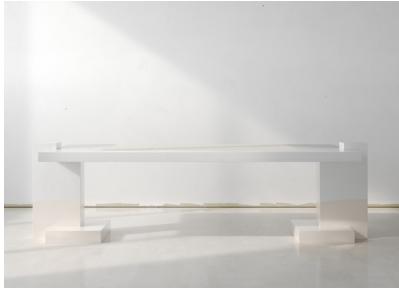

STUDIOTWENTYSEVEN

TT1.05F DESK BY **SATTIO STUDIO**
LIMITED EDITION 100
SIGNED, SERIAL NUMBER AND CERTIFICATE OF AUTHENTICITY
TT1 COLLECTION

WHITE, GREEN, YELLOW OR PINK SATIN LACQUER AND LEATHER
PRODUCTION TIME 12-14 WEEKS
MADE IN FRANCE

IN H 31.4 W 110.2 D 39.3
CM H 80 W 280 D 100

STUDIOTWENTYSEVEN

WHITE
LACQUER

GREEN
LACQUER

YELLOW
LACQUER

PINK
LACQUER