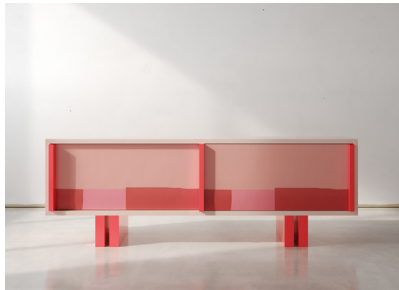

STUDIOTWENTYSEVEN

TT1.01F SIDEBOARD BY **SATTIO STUDIO**
LIMITED EDITION 100
SIGNED, SERIAL NUMBER AND CERTIFICATE OF AUTHENTICITY
TT1 COLLECTION

WHITE, GREEN, YELLOW OR PINK SATIN LACQUER
PRODUCTION TIME 12-14 WEEKS
HANDCRAFTED IN FRANCE

IN H 33.8 W 106.2 D 22.7
CM H 86 W 270 D 57.7

STUDIOTWENTYSEVEN

WHITE
LACQUER

GREEN
LACQUER

YELLOW
LACQUER

PINK
LACQUER