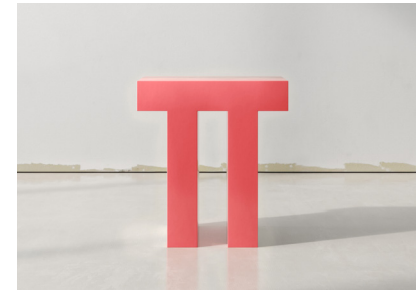

STUDIOTWENTYSEVEN

TT1.04F SIDE TABLE BY **SATTIO STUDIO**
LIMITED EDITION 100
SIGNED, SERIAL NUMBER AND CERTIFICATE OF AUTHENTICITY
TT1 COLLECTION

WHITE, GREEN, YELLOW OR PINK SATIN LACQUER OR ONYX
PRODUCTION TIME 12-14 WEEKS
HANDCRAFTED IN FRANCE

IN H 21.6 W 19.6 D 11.8
CM H 55 W 50 D 30

STUDIOTWENTYSEVEN

WHITE
LACQUER

GREEN
LACQUER

YELLOW
LACQUER

PINK
LACQUER

WHITE
ONYX

GREEN
ONYX