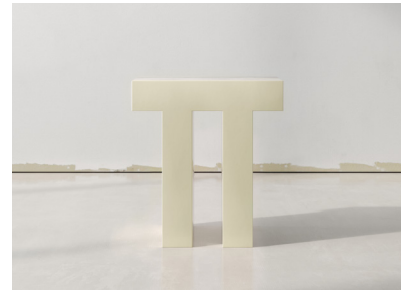

STUDIOTWENTYSEVEN

TT1.04F SIDE TABLE BY **SATTIO STUDIO**
LIMITED EDITION 100
SIGNED, SERIAL NUMBER AND CERTIFICATE OF AUTHENTICITY
TT1 COLLECTION

WHITE, GREEN, YELLOW OR PINK SATIN LACQUER OR ONYX
PRODUCTION TIME 12-14 WEEKS
HANDCRAFTED IN FRANCE

IN H 21.6 W 19.6 D 11.8
CM H 55 W 50 D 30

STUDIOTWENTYSEVEN

WHITE
LACQUER

GREEN
LACQUER

YELLOW
LACQUER

PINK
LACQUER

WHITE
ONYX

GREEN
ONYX