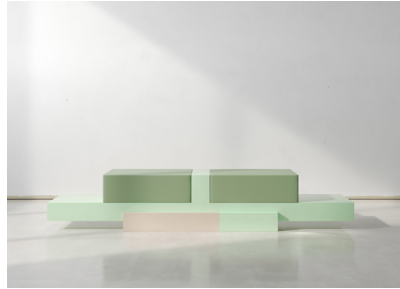

GREEN
LACQUER