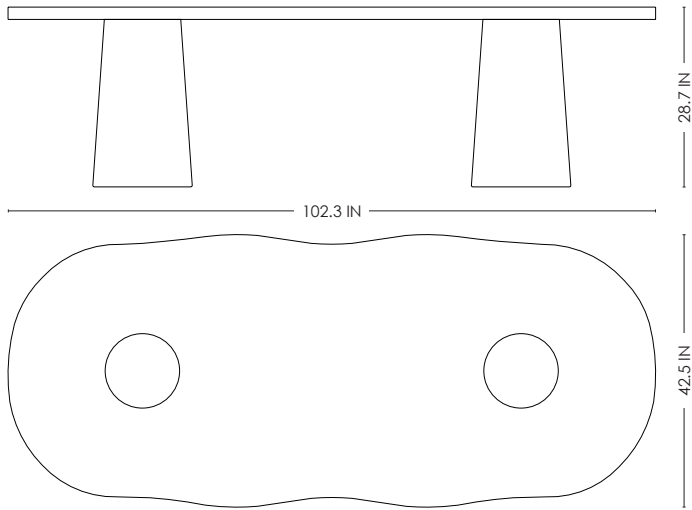

STUDIOTWENTYSEVEN

TIGA OBLONG TABLE BY **EMMANUELLE SIMON**

BRUSHED SOLID OAK TOP
GOUGED SOLID OAK BASE
PRODUCTION TIME 14-16 WEEKS
MADE IN FRANCE

IN H 28.7 W 102.3 D 42.5
CM H 73 W 260 D 108

STUDIOTWENTYSEVEN