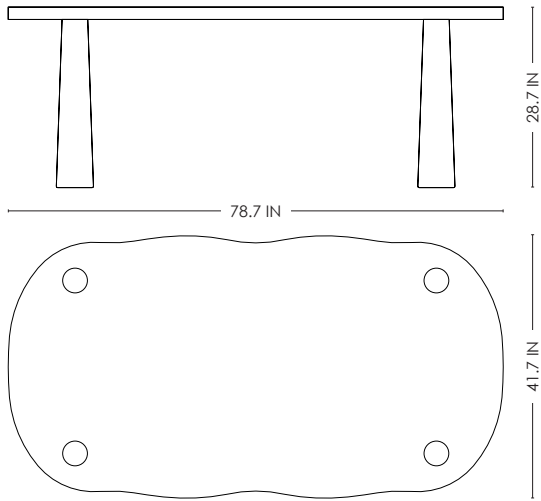

STUDIOTWENTYSEVEN

TIGA RECTANGULAR TABLE BY **EMMANUELLE SIMON**

BRUSHED SOLID OAK TOP
GOUGED SOLID OAK BASE
PRODUCTION TIME 14-16 WEEKS
MADE IN FRANCE

IN H 28.7 W 78.7 D 41.7
CM H 73 W 200 D 106

STUDIOTWENTYSEVEN