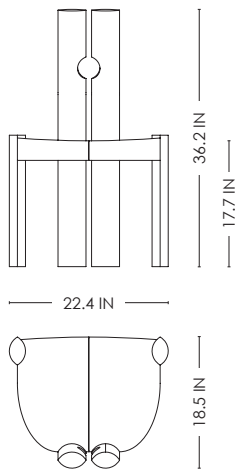

STUDIOTWENTYSEVEN

MANDORLA CHAIR BY **NICOLÒ SPINELLI** EXCLUSIVELY FOR STUDIOTWENTYSEVEN
NUMBERED EDITION
SIGNED, SERIAL NUMBER AND CERTIFICATE OF AUTHENTICITY
MANDORLA COLLECTION
YEAR 2023

MEDIUM BROWN OR DARK BROWN SATIN HARD BRUSHED LOURO FAIA WOOD
PRODUCTION TIME 16-18 WEEKS
MADE IN ITALY

IN H 36.2 W 22.4 D 18.5 SH 17.7
CM H 92 W 57 D 47 SH 45

STUDIOTWENTYSEVEN

MEDIUM BROWN
LOURO FAIA WOOD VENEER

DARK BROWN
LOURO FAIA WOOD VENEER