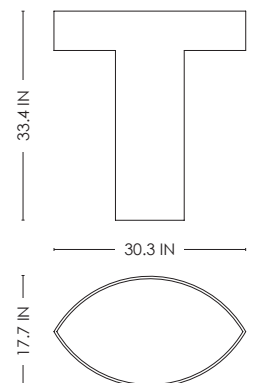

STUDIOTWENTYSEVEN

MANDORLA CONSOLE BY **NICOLÒ SPINELLI** EXCLUSIVELY FOR STUDIOTWENTYSEVEN
LIMITED EDITION 12
SIGNED, SERIAL NUMBER AND CERTIFICATE OF AUTHENTICITY
MANDORLA COLLECTION
YEAR 2023

MEDIUM BROWN OR DARK BROWN SATIN HARD BRUSHED LOURO FAIA WOOD
PRODUCTION TIME 16-18 WEEKS
MADE IN ITALY

IN H 33.4 W 30.3 D 17.7
CM H 85 W 77 D 45

STUDIOTWENTYSEVEN

MEDIUM BROWN
LOURO FAIA WOOD VENEER

DARK BROWN
LOURO FAIA WOOD VENEER