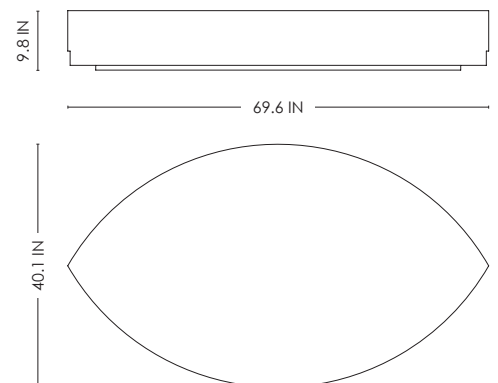

STUDIOTWENTYSEVEN

MANDORLA LOW TABLE BY **NICOLÒ SPINELLI** EXCLUSIVELY FOR STUDIOTWENTYSEVEN
LIMITED EDITION 12
SIGNED, SERIAL NUMBER AND CERTIFICATE OF AUTHENTICITY
MANDORLA COLLECTION
YEAR 2023

MEDIUM BROWN OR DARK BROWN SATIN HARD BRUSHED LOURO FAIA WOOD
PRODUCTION TIME 16-18 WEEKS
MADE IN ITALY

IN H 9.8 W 69.6 D 40.1
CM H 25 W 177 D 102

STUDIOTWENTYSEVEN

MEDIUM BROWN
LOURO FAIA WOOD VENEER

DARK BROWN
LOURO FAIA WOOD VENEER