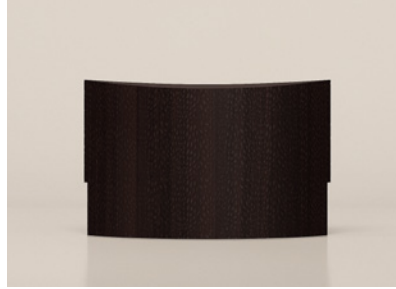

STUDIOTWENTYSEVEN

MANDORLA STOOL BY **NICOLÒ SPINELLI** EXCLUSIVELY FOR STUDIOTWENTYSEVEN
NUMBERED EDITION
SIGNED, SERIAL NUMBER AND CERTIFICATE OF AUTHENTICITY
MANDORLA COLLECTION
YEAR 2023

MEDIUM BROWN OR DARK BROWN SATIN HARD BRUSHED LOURO FAIA WOOD
PRODUCTION TIME 16-18 WEEKS
MADE IN ITALY

IN H 18.5 W 29.5 D 16.9
CM H 47 W 75 D 43

STUDIOTWENTYSEVEN

MEDIUM BROWN
LOURO FAIA WOOD VENEER

DARK BROWN
LOURO FAIA WOOD VENEER