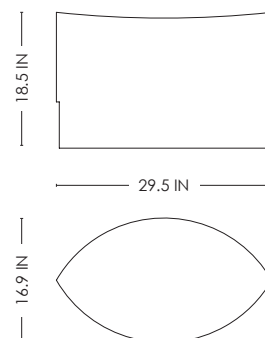

STUDIOTWENTYSEVEN

MANDORLA STOOL BY **NICOLÒ SPINELLI** EXCLUSIVELY FOR STUDIOTWENTYSEVEN
NUMBERED EDITION
SIGNED, SERIAL NUMBER AND CERTIFICATE OF AUTHENTICITY
MANDORLA COLLECTION
YEAR 2023

MEDIUM BROWN OR DARK BROWN SATIN HARD BRUSHED LOURO FAIA WOOD
PRODUCTION TIME 16-18 WEEKS
MADE IN ITALY

IN H 18.5 W 29.5 D 16.9
CM H 47 W 75 D 43

STUDIOTWENTYSEVEN

MEDIUM BROWN
LOURO FAIA WOOD VENEER

DARK BROWN
LOURO FAIA WOOD VENEER