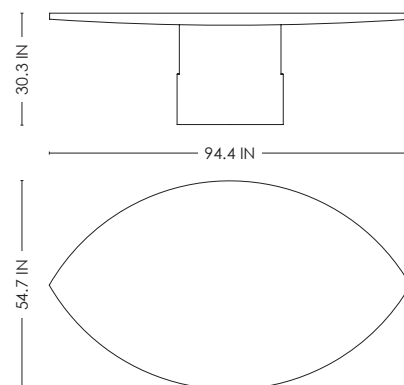

STUDIOTWENTYSEVEN

MANDORLA TABLE BY **NICOLÒ SPINELLI** EXCLUSIVELY FOR STUDIOTWENTYSEVEN
LIMITED EDITION 12
SIGNED, SERIAL NUMBER AND CERTIFICATE OF AUTHENTICITY
MANDORLA COLLECTION
YEAR 2023

MEDIUM BROWN OR DARK BROWN SATIN HARD BRUSHED LOURO FAIA WOOD
PRODUCTION TIME 16-18 WEEKS
MADE IN ITALY

IN H 30.3 W 94.4 D 54.7
CM H 77 W 240 D 139

STUDIOTWENTYSEVEN

MEDIUM BROWN
LOURO FAIA WOOD VENEER

DARK BROWN
LOURO FAIA WOOD VENEER