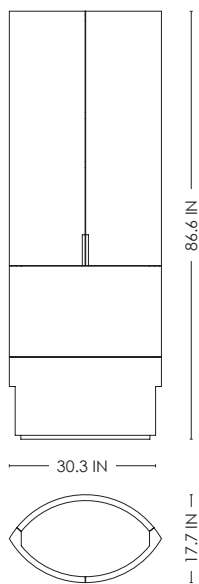

STUDIOTWENTYSEVEN

MANDORLA TOTEM BAR CABINET BY **NICOLÒ SPINELLI** EXCLUSIVELY FOR STUDIOTWENTYSEVEN
LIMITED EDITION 12
SIGNED, SERIAL NUMBER AND CERTIFICATE OF AUTHENTICITY
MANDORLA COLLECTION
YEAR 2023

MEDIUM BROWN OR DARK BROWN SATIN HARD BRUSHED LOURO FAIA WOOD
UPPER INTERNAL BACK COVERED IN MIRROR MOSAIC
FIVE INTERNAL SHELVES
PRODUCTION TIME 16-18 WEEKS
MADE IN ITALY

IN H 86.6 W 30.3 D 17.7
CM H 220 W 77 D 45