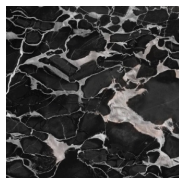

IN H 13.3 W 36.6 D 35.4
CM H 34 W 93 D 90

STUDIOTWENTYSEVEN

BRECCIA AURORA
MARBLE

VERDE GUATEMALA
MARBLE

PIETRA LAVICA
STONE

NERO PAGODA
MARBLE

PORT SAINT LAURENT
MARBLE

SILVER WAVE
MARBLE

NOISETTE FLEURY
MARBLE

ARABESCATO ROSSO
MARBLE

CAST ALUMINUM
METAL

CAST BRONZE
METAL