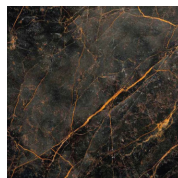

IN H 13.3 W 36.6 D 35.4
CM H 34 W 93 D 90

STUDIOTWENTYSEVEN

BRECCIA AURORA
MARBLE

VERDE GUATEMALA
MARBLE

PIETRA LAVICA
STONE

NERO PAGODA
MARBLE

PORT SAINT LAURENT
MARBLE

SILVER WAVE
MARBLE

NOISETTE FLEURY
MARBLE

ARABESCATO ROSSO
MARBLE

CAST ALUMINUM
METAL

CAST BRONZE
METAL