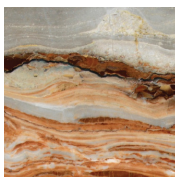

IN H 13.3 W 36.6 D 35.4
CM H 34 W 93 D 90

STUDIOTWENTYSEVEN

BRECCIA AURORA
MARBLE

VERDE GUATEMALA
MARBLE

PIETRA LAVICA
STONE

NERO PAGODA
MARBLE

PORT SAINT LAURENT
MARBLE

SILVER WAVE
MARBLE

NOISETTE FLEURY
MARBLE

ARABESCATO ROSSO
MARBLE

CAST ALUMINUM
METAL

CAST BRONZE
METAL