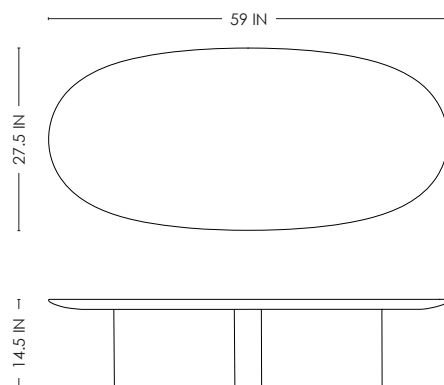

BLACK OAK TOP AND BLACK PIANO LACQUERED LEGS  
PRODUCTION TIME 12-14 WEEKS  
MADE IN FRANCE BY ATELIERS SAINT-JACQUES

IN H 14.5 W 59 D 27.5  
CM H 37 W 150 D 70