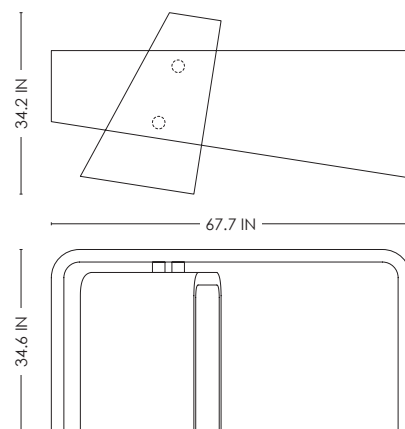

STUDIOTWENTYSEVEN

LS033 CONSOLE BY **LUCA STEFANO** EXCLUSIVELY FOR STUDIOTWENTYSEVEN
YEAR 2024

ROSEWOOD
POLISHED OR BURNISHED BRASS DETAILS
PRODUCTION TIME 16-18 WEEKS
MADE IN ITALY

IN H 34.6 W 67.7 D 34.2
CM H 88 W 172 D 87