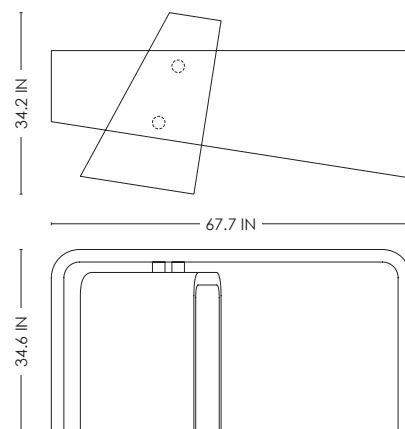

STUDIOTWENTYSEVEN

LS33 CONSOLE BY **LUCA STEFANO** EXCLUSIVELY FOR STUDIOTWENTYSEVEN
YEAR 2024

ROSEWOOD
POLISHED OR BURNISHED BRASS DETAILS
PRODUCTION TIME 16-18 WEEKS
MADE IN ITALY

IN H 34.6 W 67.7 D 34.2
CM H 88 W 172 D 87