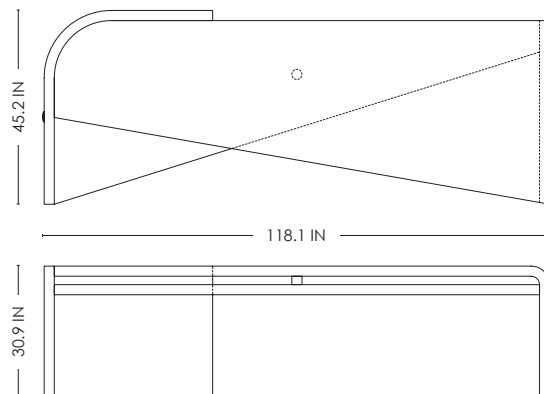

# STUDIOTWENTYSEVEN

LS34 DESK BY **LUCA STEFANO** EXCLUSIVELY FOR STUDIOTWENTYSEVEN  
YEAR 2024

ROSEWOOD  
POLISHED OR BURNISHED BRASS DETAILS  
PRODUCTION TIME 16-18 WEEKS  
MADE IN ITALY

IN H 30.9 W 118.1 D 45.2  
CM H 78.5 W 300 D 115