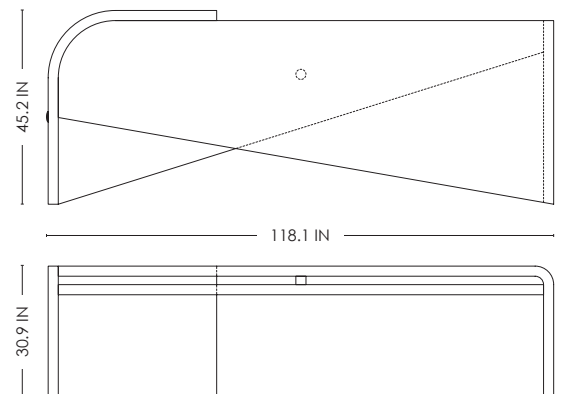

STUDIOTWENTYSEVEN

LS034 DESK BY **LUCA STEFANO** EXCLUSIVELY FOR STUDIOTWENTYSEVEN
YEAR 2024

ROSEWOOD
POLISHED OR BURNISHED BRASS DETAILS
PRODUCTION TIME 16-18 WEEKS
MADE IN ITALY

IN H 30.9 W 118.1 D 45.2
CM H 78.5 W 300 D 115