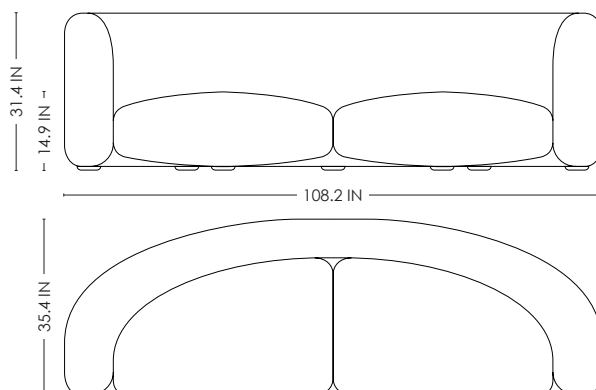

STUDIOTWENTYSEVEN

ALBICOCCA SOFA BY **FABRICE JUAN** EXCLUSIVELY FOR STUDIOTWENTYSEVEN
YEAR 2023

UPHOLSTERED IN VERT OLIVE AU MONT DES MUSES BY MISIA
PRODUCTION TIME 10-12 WEEKS
MADE IN PORTUGAL

IN H 31.4 W 108.2 D 35.4 SH 14.9
CM H 80 W 275 D 90 SH 38