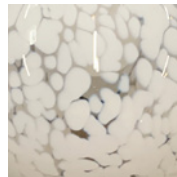

STUDIOTWENTYSEVEN

BACUPARI TABLE LAMP BY **CLÉMENT THEVENOT & JOYCE BROUSSILLOU**
LIMITED EDITION 8+4 AP
SIGNED, SERIAL NUMBER AND CERTIFICATE OF AUTHENTICITY
ARCHIPEL COLLECTION
YEAR 2023

MATTE SANDBLASTED, WHITE OPALINE
OR WHITE PATTERNED GLASS BLOWN SHADES
RAW AND POLISHED, NICKEL, ANTIQUE PATINATED OR
BLACK PATINATED TEXTURED BRONZE STRUCTURE
24V STRIP LED
220V OR 110V
2000LM
2700K, 3000K OR 4000K
PRODUCTION TIME 16-18 WEEKS
MADE IN FRANCE

IN H 33.2 W 15.9 D 10.1
CM H 84.5 W 40.6 D 25.8

STUDIOTWENTYSEVEN

**RAW & POLISHED
BRONZE**

**NICKEL
BRONZE**

**ANTIQUE PATINATED
BRONZE**

**BLACK PATINATED
BRONZE**

**MATTE SANDBLASTED
GLASS**

**WHITE OPALINE
GLASS**

**WHITE PATTERNED
GLASS**