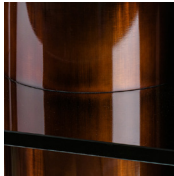

STUDIOTWENTYSEVEN

CENTAURE CABINET BY **GIRODROUX & DELPY** EXCLUSIVELY FOR STUDIOTWENTYSEVEN
NUMBERED EDITION
SIGNED, SERIAL NUMBER AND CERTIFICATE OF AUTHENTICITY
HÉRACLÉE COLLECTION
YEAR 2022

SLIDING DOORS IN BRUSHSTROKE FINISH BY ATELIER MARTIN BERGER
CROSS BRUSHED METAL OUTER SHELL
HIGH-GLOSS FLAMED VARNISHED AND COGNAC TINTED INTERIOR
INNER BACK PANEL IN 24K GOLD LEAF
3 SHELVES
MOZART BRASS FINISHED HANDLES
3000K LED LIGHTING WITH ACRYLIC DIFFUSER
UL LISTED/CE CERTIFIED
PRODUCTION TIME 16-18 WEEKS
MADE IN FRANCE

IN H 70.8 W 39.3 D 7.8
CM H 180 W 100 D 20

STUDIOTWENTYSEVEN

BRUSHSTROKE
ATELIER BERGER

COGNAC TINTED
HIGH-GLOSS VARNISH

CROSS BRUSHED
METAL

GOLD LEAF
24K

BRASS
MOZART FINISH