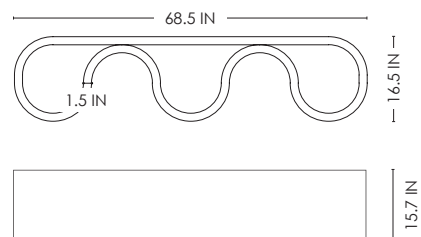

IN H 16.5 W 68.5 D 15.7
CM H 42 W 174 D 40

STUDIOTWENTYSEVEN

LILAC
MARBLE

TRAVERTINE
MARBLE