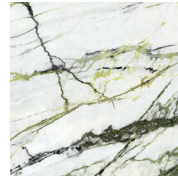

# STUDIOTWENTYSEVEN

GARROS SIDE TABLE BY **GIODROUX & DELPY** EXCLUSIVELY FOR STUDIOTWENTYSEVEN  
GOTHA COLLECTION  
YEAR 2024

FILLED TRAVERTINE WITH SOFTEN FINISH, PALISSANDRE MARBLE,  
GREEN ANTIQUE MARBLE, CALACATTA MACCHIA VECCHIA MARBLE  
CALACATTA MEDICIS MARBLE OR CALACATTA VERDE MARBLE WITH GLOSSED FINISH  
PRODUCTION TIME 14-16 WEEKS  
MADE IN FRANCE

# STUDIOTWENTYSEVEN

**FILLED TRAVERTINE**  
LIMESTONE

**PALISSANDRE**  
MARBLE

**GREEN ANTIQUE**  
MARBLE

**MACCHIA VECCHIA**  
MARBLE

**CALACATTA MEDICIS**  
MARBLE

**CALACATTA VERDE**  
MARBLE