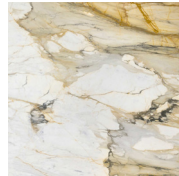

# STUDIOTWENTYSEVEN

GARROS SIDE TABLE BY **GIODROUX & DELPY** EXCLUSIVELY FOR STUDIOTWENTYSEVEN  
GOTHA COLLECTION  
YEAR 2024

FILLED TRAVERTINE WITH SOFTEN FINISH, PALISSANDRE MARBLE,  
GREEN ANTIQUE MARBLE, CALACATTA MACCHIA VECCHIA MARBLE  
CALACATTA MEDICIS MARBLE OR CALACATTA VERDE MARBLE WITH GLOSSED FINISH  
PRODUCTION TIME 14-16 WEEKS  
MADE IN FRANCE

# STUDIOTWENTYSEVEN

**FILLED TRAVERTINE**  
LIMESTONE

**PALISSANDRE**  
MARBLE

**GREEN ANTIQUE**  
MARBLE

**MACCHIA VECCHIA**  
MARBLE

**CALACATTA MEDICIS**  
MARBLE

**CALACATTA VERDE**  
MARBLE