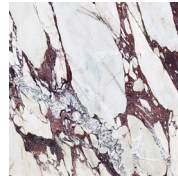

# STUDIOTWENTYSEVEN

GARROS SIDE TABLE BY **GIODROUX & DELPY** EXCLUSIVELY FOR STUDIOTWENTYSEVEN  
GOTHA COLLECTION  
YEAR 2024

FILLED TRAVERTINE WITH SOFTEN FINISH, PALISSANDRE MARBLE,  
GREEN ANTIQUE MARBLE, CALACATTA MACCHIA VECCHIA MARBLE  
CALACATTA MEDICIS MARBLE OR CALACATTA VERDE MARBLE WITH GLOSSED FINISH  
PRODUCTION TIME 14-16 WEEKS  
MADE IN FRANCE

# STUDIOTWENTYSEVEN

**FILLED TRAVERTINE**  
LIMESTONE

**PALISSANDRE**  
MARBLE

**GREEN ANTIQUE**  
MARBLE

**MACCHIA VECCHIA**  
MARBLE

**CALACATTA MEDICIS**  
MARBLE

**CALACATTA VERDE**  
MARBLE