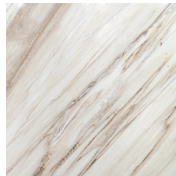

# STUDIOTWENTYSEVEN

GARROS SIDE TABLE BY **GIODROUX & DELPY** EXCLUSIVELY FOR STUDIOTWENTYSEVEN  
GOTHA COLLECTION  
YEAR 2024

FILLED TRAVERTINE WITH SOFTEN FINISH, PALISSANDRE MARBLE,  
GREEN ANTIQUE MARBLE, CALACATTA MACCHIA VECCHIA MARBLE  
CALACATTA MEDICIS MARBLE OR CALACATTA VERDE MARBLE WITH GLOSSED FINISH  
PRODUCTION TIME 14-16 WEEKS  
MADE IN FRANCE

GARROS SIDE TABLE 45

IN H 17.7 Ø 13.7  
CM H 45 Ø 35

GARROS SIDE TABLE 55

IN H 21.6 Ø 13.7  
CM H 55 Ø 35

# STUDIOTWENTYSEVEN

**FILLED TRAVERTINE**  
LIMESTONE

**PALISSANDRE**  
MARBLE

**GREEN ANTIQUE**  
MARBLE

**MACCHIA VECCHIA**  
MARBLE

**CALACATTA MEDICIS**  
MARBLE

**CALACATTA VERDE**  
MARBLE