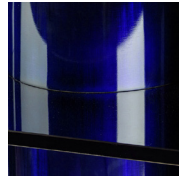

ALABASTER SHADE  
HIGH-GLOSS MAJORELLE BLUE TINTED, HIGH-GLOSS COGNAC TINTED,  
MATTE CROSS BRUSHED NATURAL, BRONZE PATINATED, GUN METAL OR  
MOON TEXTURED CARBON TINTED BRASS MOUNT  
DRIVER INTEGRATED  
6W LED  
3000K  
CE CERTIFIED  
PRODUCTION TIME 14-16 WEEKS  
MADE IN FRANCE

# STUDIOTWENTYSEVEN

**NATURAL  
BRASS**

**BRONZE PATINATED  
BRASS**

**GUN METAL  
BRASS**

**MAJORELLE BLUE  
HIGH-GLOSS TINT**

**COGNAC  
HIGH-GLOSS TINT**

**MOON TEXTURED  
CARBON TINTED BRASS**