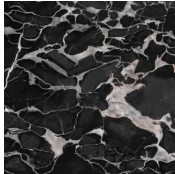

BRECCIA AURORA, VERDE GUATEMALA, NERO PAGODA, PORT SAINT LAURENT,
NOISSETTE FLEURY, ARABESCATO ROSSO OROBICO MARBLE,
PIETRA LAVICA, CAST BRONZE OR ALUMINUM
LEAD TIME 6-8 WEEKS
MADE IN ITALY

IN H 21.6 W 13.5 D 15.3
CM H 55 W 34.4 D 39

STUDIOTWENTYSEVEN

BRECCIA AURORA
MARBLE

VERDE GUATEMALA
MARBLE

NERO PAGODA
MARBLE

PORT SAINT LAURENT
MARBLE

NOISETTE FLEURY
MARBLE

ARABESCATO ROSSO
MARBLE