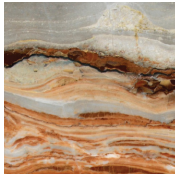

BRECCIA AURORA, VERDE GUATEMALA, NERO PAGODA, PORT SAINT LAURENT,
NOISSETTE FLEURY, ARABESCATO ROSSO OROBICO MARBLE,
PIETRA LAVICA, CAST BRONZE OR ALUMINUM
LEAD TIME 6-8 WEEKS
MADE IN ITALY

IN H 21.6 W 13.5 D 15.3
CM H 55 W 34.4 D 39

STUDIOTWENTYSEVEN

BRECCIA AURORA
MARBLE

VERDE GUATEMALA
MARBLE

NERO PAGODA
MARBLE

PORT SAINT LAURENT
MARBLE

NOISETTE FLEURY
MARBLE

ARABESCATO ROSSO
MARBLE