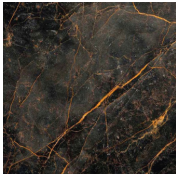

BRECCIA AURORA, VERDE GUATEMALA, NERO PAGODA, PORT SAINT LAURENT,
NOISSETTE FLEURY, ARABESCATO ROSSO OROBICO MARBLE,
PIETRA LAVICA, CAST BRONZE OR ALUMINUM
LEAD TIME 6-8 WEEKS
MADE IN ITALY

IN H 21.6 W 13.5 D 15.3
CM H 55 W 34.4 D 39

STUDIOTWENTYSEVEN

BRECCIA AURORA
MARBLE

VERDE GUATEMALA
MARBLE

NERO PAGODA
MARBLE

PORT SAINT LAURENT
MARBLE

NOISETTE FLEURY
MARBLE

ARABESCATO ROSSO
MARBLE