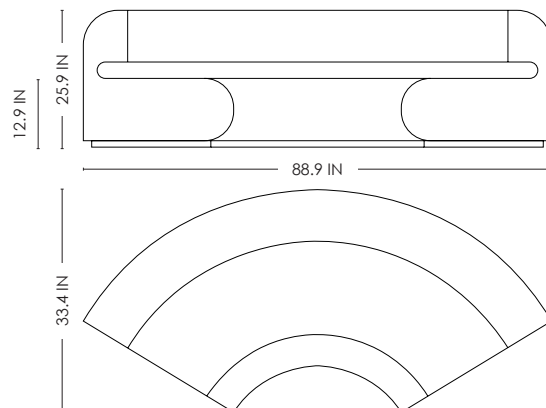

# STUDIOTWENTYSEVEN

ODYSSÉE SOFA BY **FABRICE JUAN** EXCLUSIVELY FOR STUDIOTWENTYSEVEN  
YEAR 2022

UPHOLSTERED IN LICHENS ENSOLEILLÉS TSAR BY ÉLITIS  
PRODUCTION TIME 10-12 WEEKS  
MADE IN PORTUGAL

IN H 25.9 W 88.9 D 33.4 SH 12.9  
CM H 66 W 226 D 85 SH 33