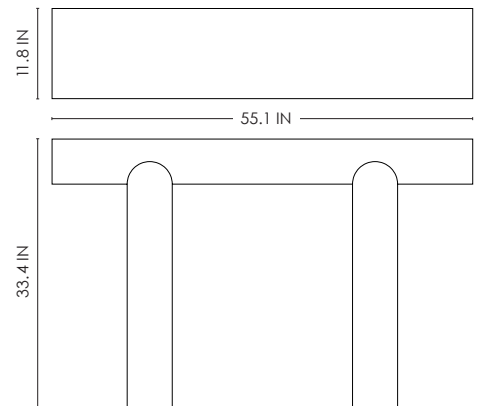

STUDIOTWENTYSEVEN

PI CONSOLE BY **FLEUR DELESALLE**
HAUSSMANN COLLECTION
YEAR 2023

HONED PARIS STONE
PRODUCTION TIME 10-12 WEEKS
MADE IN FRANCE

IN H 33.4 W 55.1 D 11.8
CM H 85 W 140 D 30