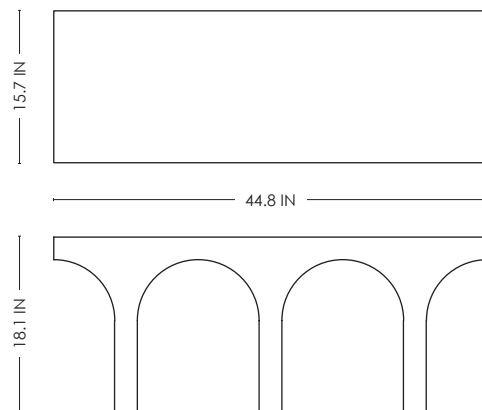

# STUDIOTWENTYSEVEN

ROMAN BENCH II BY **ARDA YENIAY** EXCLUSIVELY FOR STUDIOTWENTYSEVEN  
LIMITED EDITION 12  
SIGNED, SERIAL NUMBER AND CERTIFICATE OF AUTHENTICITY  
ROMAN COLLECTION  
YEAR 2024

SALEM GOLD MARBLE  
PRODUCTION TIME 6-8 WEEKS  
MADE IN TURKEY

IN H 18.1 W 44.8 D 15.7  
CM H 46 W 114 D 40

NEW YORK MIAMI LONDON

BY APPOINTMENT ONLY

ENQUIRE@STUDIOTWENTYSEVEN.COM

WWW.STUDIOTWENTYSEVEN.COM