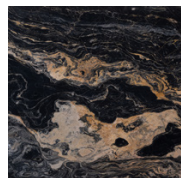

IN H 18.1 W 44.8 D 15.7
CM H 46 W 114 D 40

NEW YORK MIAMI LONDON BY APPOINTMENT ONLY ENQUIRE@STUDIOTWENTYSEVEN.COM WWW.STUDIOTWENTYSEVEN.COM

STUDIOTWENTYSEVEN

TRAVERTINE
STONE

LILAC
MARBLE

ALPA WHITE
MARBLE

NERO PICASSO
MARBLE

BLACK TOROS
MARBLE