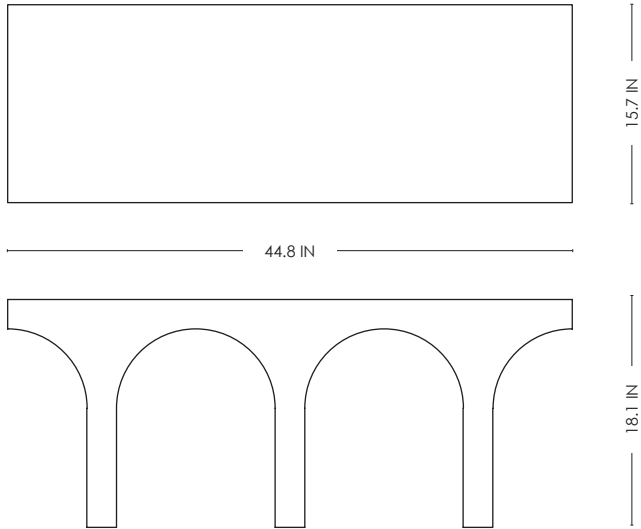

STUDIOTWENTYSEVEN

ROMAN BENCH II BY **ARDA YENIAY** EXCLUSIVELY FOR STUDIOTWENTYSEVEN
LIMITED EDITION 12
SIGNED, SERIAL NUMBER AND CERTIFICATE OF AUTHENTICITY
ROMAN COLLECTION
YEAR 2024

LILAC, ALPA WHITE, NERO PICASSO, BLACK TOROS MARBLE OR TRAVERTINE
PRODUCTION TIME 6-8 WEEKS
HANDCRAFTED IN TURKEY

IN H 18.1 W 44.8 D 15.7
CM H 46 W 114 D 40

NEW YORK MIAMI LONDON BY APPOINTMENT ONLY ENQUIRE@STUDIOTWENTYSEVEN.COM WWW.STUDIOTWENTYSEVEN.COM

STUDIOTWENTYSEVEN

TRAVERTINE
STONE

LILAC
MARBLE

ALPA WHITE
MARBLE