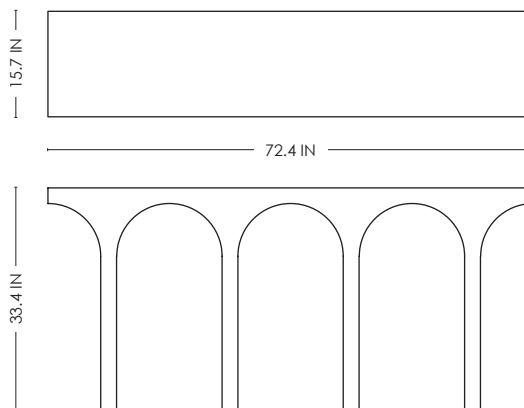

STUDIOTWENTYSEVEN

ROMAN CONSOLE II BY **ARDA YENIAY** EXCLUSIVELY FOR STUDIOTWENTYSEVEN
LIMITED EDITION 12
SIGNED, SERIAL NUMBER AND CERTIFICATE OF AUTHENTICITY
ROMAN COLLECTION
YEAR 2024

SALEM GOLD MARBLE
PRODUCTION TIME 6-8 WEEKS
MADE IN TURKEY

IN H 33.4 W 72.4 D 15.7
CM H 85 W 184 D 40