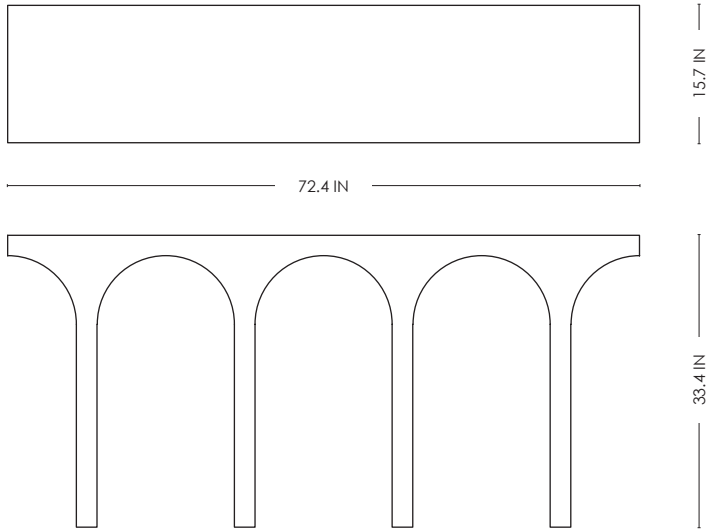

STUDIOTWENTYSEVEN