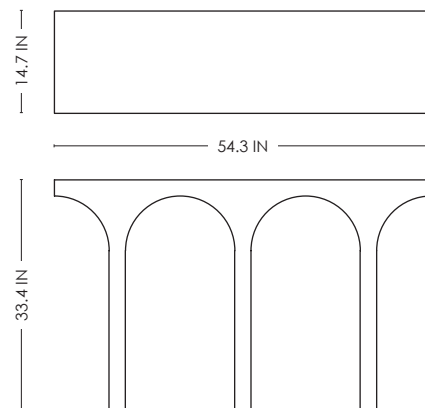

STUDIOTWENTYSEVEN

ROMAN CONSOLE II BY **ARDA YENIAY** EXCLUSIVELY FOR STUDIOTWENTYSEVEN
LIMITED EDITION 12
SIGNED, SERIAL NUMBER AND CERTIFICATE OF AUTHENTICITY
ROMAN COLLECTION
YEAR 2024

SALEM GOLD MARBLE
PRODUCTION TIME 6-8 WEEKS
MADE IN TURKEY

IN H 33.4 W 54.3 D 14.7
CM H 85 W 138 D 37.5

NEW YORK MIAMI LONDON

BY APPOINTMENT ONLY

ENQUIRE@STUDIOTWENTYSEVEN.COM

WWW.STUDIOTWENTYSEVEN.COM