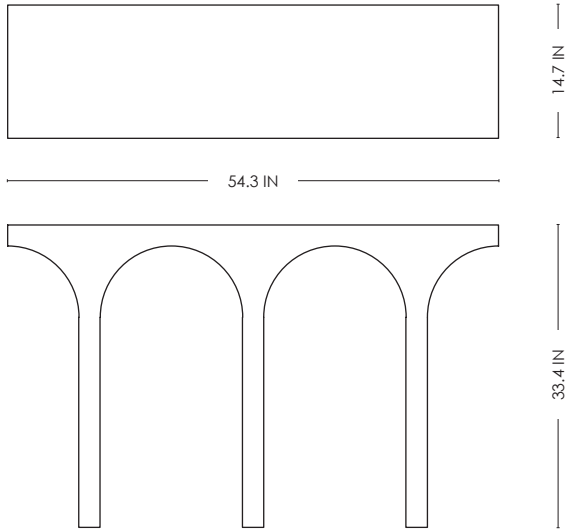

STUDIOTWENTYSEVEN

ROMAN CONSOLE II BY **ARDA YENIAY** EXCLUSIVELY FOR STUDIOTWENTYSEVEN
LIMITED EDITION 12
SIGNED, SERIAL NUMBER AND CERTIFICATE OF AUTHENTICITY
ROMAN COLLECTION
YEAR 2024

LILAC, ALPA WHITE, NERO PICASSO, BLACK TOROS MARBLE OR TRAVERTINE
PRODUCTION TIME 6-8 WEEKS
HANDCRAFTED IN TURKEY

IN H 33.4 W 54.3 D 14.7
CM H 85 W 138 D 37.5

STUDIOTWENTYSEVEN

TRAVERTINE
STONE

LILAC
MARBLE

ALPA WHITE
MARBLE

NERO PICASSO
MARBLE

BLACK TOROS
MARBLE