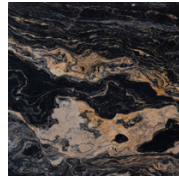

IN H 33.4 W 54.3 D 14.7
CM H 85 W 138 D 37.5

STUDIOTWENTYSEVEN

TRAVERTINE
STONE

LILAC
MARBLE

ALPA WHITE
MARBLE

NERO PICASSO
MARBLE

BLACK TOROS
MARBLE