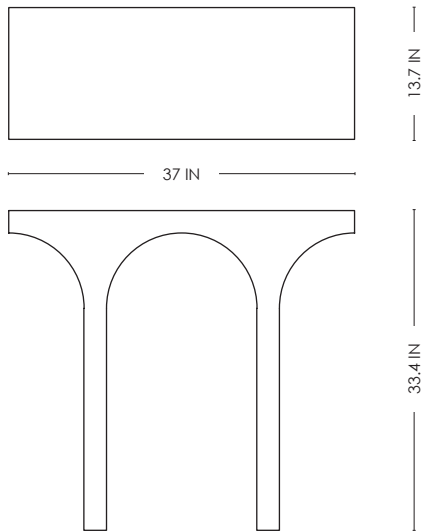

STUDIOTWENTYSEVEN