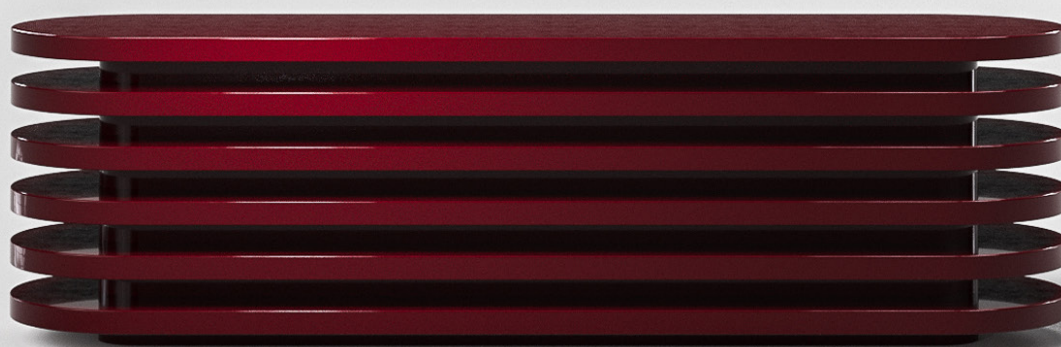

# STUDIOTWENTYSEVEN

ROSSA CONSOLE BY **ARTHUR VALLIN**  
LIMITED EDITION 6 + 4 AP  
SIGNED, SERIAL NUMBER AND CERTIFICATE OF AUTHENTICITY  
ROSSA COLLECTION  
YEAR 2023

DEEP RED SHINY LACQUER  
PRODUCTION TIME 14-16 WEEKS  
HANDCRAFTED IN FRANCE

IN H 21.6 W 70.8 D 17.7  
CM H 55 W 180 D 45