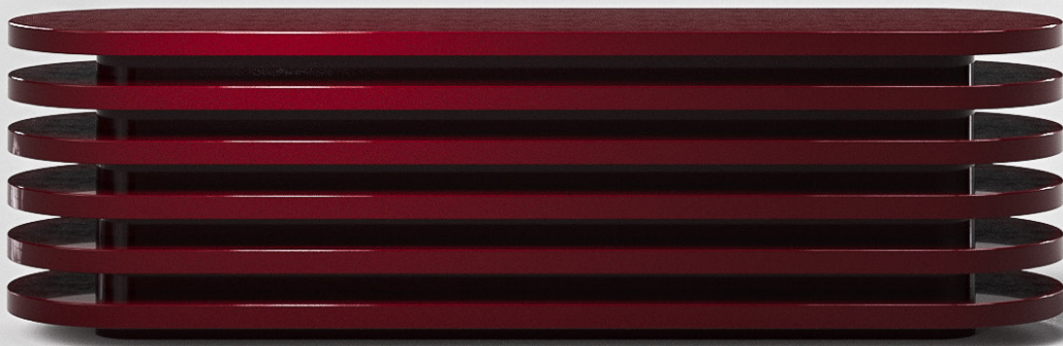

# STUDIOTWENTYSEVEN

ROSSA CONSOLE BY **ARTHUR VALLIN**  
NUMBERED EDITION  
SIGNED, SERIAL NUMBER AND CERTIFICATE OF AUTHENTICITY  
ROSSA COLLECTION  
YEAR 2023

DEEP RED SHINY LACQUER  
PRODUCTION TIME 14-16 WEEKS  
MADE IN FRANCE

IN H 21.6 W 70.8 D 17.7  
CM H 55 W 180 D 45