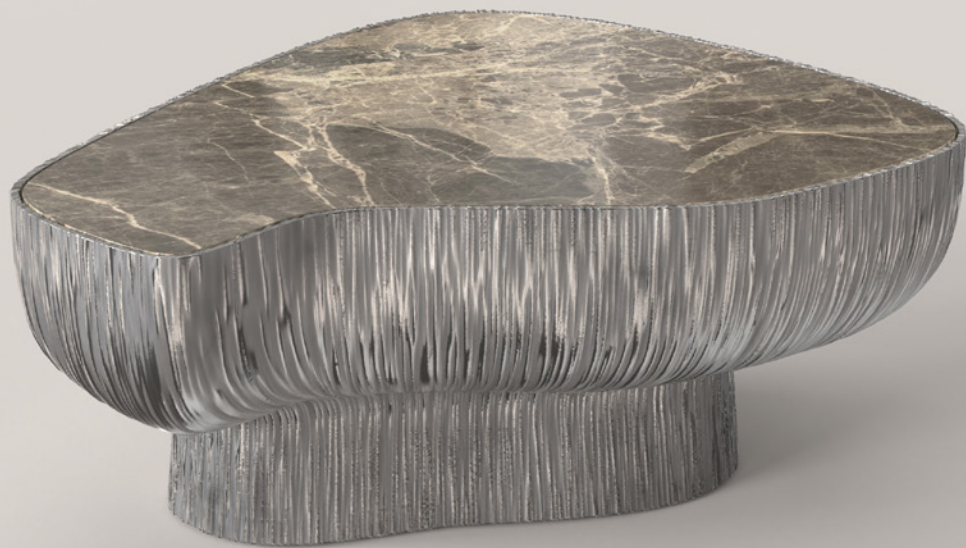

STUDIOTWENTYSEVEN

GIAVA V2 LOW TABLE BY **SIMONE FANCIULLACCI**
LIMITED EDITION 15+3 AP
SIGNED, SERIAL NUMBER AND CERTIFICATE OF AUTHENTICITY
GIAVA COLLECTION
YEAR 2024

BRECCIA PARADISO MARBLE TOP
CAST ALUMINUM BASE
PRODUCTION TIME 14-16 WEEKS
MADE IN ITALY

IN H 14.1 W 35 D 29.5
CM H 36 W 89 D 75